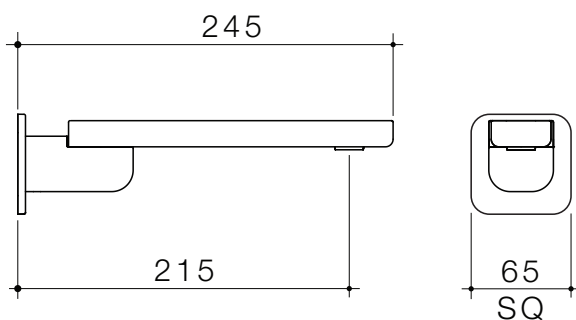

METHVEN

WAIPORI MK2

WAIPORI MK2 SWIVEL BATH OUTLET

CONSTRUCTION: Low-lead brass body

CLASSIFICATION: Suitable for all pressure systems

PIPE CONNECTION: 1/2" BSP Female

DIMENSIONS FOR FITTING: 200mm centre projection

OPTIMUM PRESSURE: 35 - 500kpa

OPERATING TEMPERATURE: 5 °C - 70 °C

- An evolution of Waipori's distinctive tapered design
- Can be swiveled away when not in use.
- Concealed aerator with adjustable stream direction
- Full flow aerator for bath installations
- Chrome or PVD finish for striking design & durability

WSPWBTS CP	Chrome
WSPWBTS BN	Brushed Nickel
WSPWBTS GM	Gunmetal
WSPWBTS BBZ	Brushed Bronze

THE METHVEN GUARANTEE. For total peace of mind, all domestic tapware products include a 20 Year Parts and Labour Guarantee. For commercial installations, a 5 Year Guarantee on Parts and Labour applies. For full terms and conditions, visit www.methven.com.